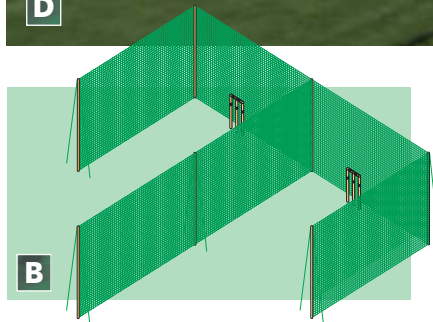

C

D Freestanding Steel Cricket Cage

34mm OD steel tubing, powdercoated green with Kee-Klump joining system. Supplied with 2mm twine, 50mm mesh netting and tie bars for extra stability.

7.32m (24') x 3.6m (12') x 2.7m (9') high.

5454/W Wheelaway - with six wheels

5454 Without wheels

CRICKET GROUND EQUIPMENT

E 5485 Cricket sight screen
White vinyl 2.4m x 6.4m with 3 fitted wooden poles, guy ropes and ground pegs.

F 5570 Slip catch cradle
Hand crafted from solid ash laths on a sturdy steel frame.

5572 Spare laths for 5570 (set of 6)

5574 Boundary rope
24mm x 220m coil

Cricket Cage Accessories

602 Plastic releasable ties

5309 Metal pegs
18cm long, 5mm round

D

B

F

E