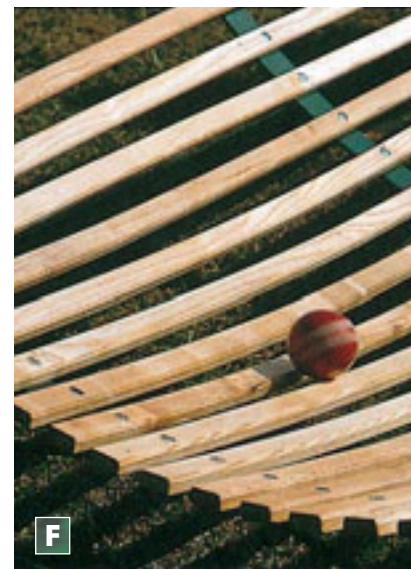

C

D Freestanding Steel Cricket Cage

34mm OD steel tubing, powdercoated green with Kee-Klump joining system. Supplied with 2mm twine, 50mm mesh netting and tie bars for extra stability.

7.32m (24') x 3.6m (12') x 2.7m (9') high.

5454/W Wheelaway - with six wheels

5454 Without wheels

CRICKET GROUND EQUIPMENT

E 5485 Cricket sight screen
White vinyl 2.4m x 6.4m with 3 fitted wooden poles, guy ropes and ground pegs.

F 5570 Slip catch cradle
Hand crafted from solid ash laths on a sturdy steel frame.

5572 Spare laths for 5570 (set of 6)

5574 Boundary rope
24mm x 220m coil

Cricket Cage Accessories

602 Plastic releasable ties

5309 Metal pegs
18cm long, 5mm round

D

B

F

E